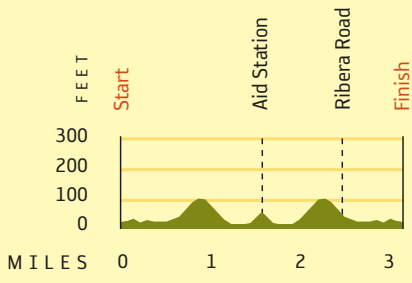

— - 5K
— - 12K
● - Start / Finish
💧 - Aid Station
m - mile

START TIMES

Event	Start Time	Start Location
5K	7:35 a.m.	Rio Road + Highway 1
12K	7:35 a.m.	Rio Road + Highway 1

Both events start at the Marathon finish line.

AID STATIONS

There are three aid stations on the 12K course and one on the 5K course. Each station will feature **Gatorade Endurance** first, then water. Refill stations, fruit, or **GU** energy gel are not provided at these shorter-distance events. Please be considerate of runners and walkers behind you and the environment and drop your empty cups and other trash at the receptacles provided after each station. Please do not put your trash inside used water cups! There are portable toilets located at each aid station. Each station also features medical personnel with minor first aid supplies.

(Rev. 10-12-2017)

5K Profile