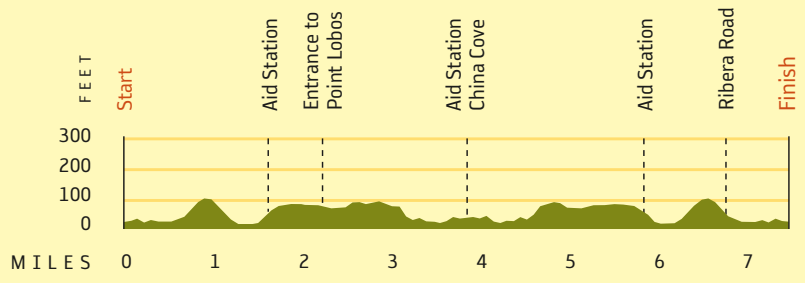

— - 5K
 — - 12K
 ● - Start / Finish
 💧 - Aid Station
 m - mile

START TIMES

Event	Start Time	Start Location
5K	7:35 a.m.	Rio Road + Highway 1
12K	7:35 a.m.	Rio Road + Highway 1

Both events start at the Marathon finish line.

AID STATIONS

There are three aid stations on the 12K course and one on the 5K course. Each station will feature **Gatorade Endurance** first, then water. Refill stations, fruit, or **GU** energy gel are not provided at these shorter-distance events. Please be considerate of runners and walkers behind you and the environment and drop your empty cups and other trash at the receptacles provided after each station. Please do not put your trash inside used water cups! There are portable toilets located at each aid station. Each station also features medical personnel with minor first aid supplies.

(Rev. 10-12-2017)

5K Profile

12K Profile