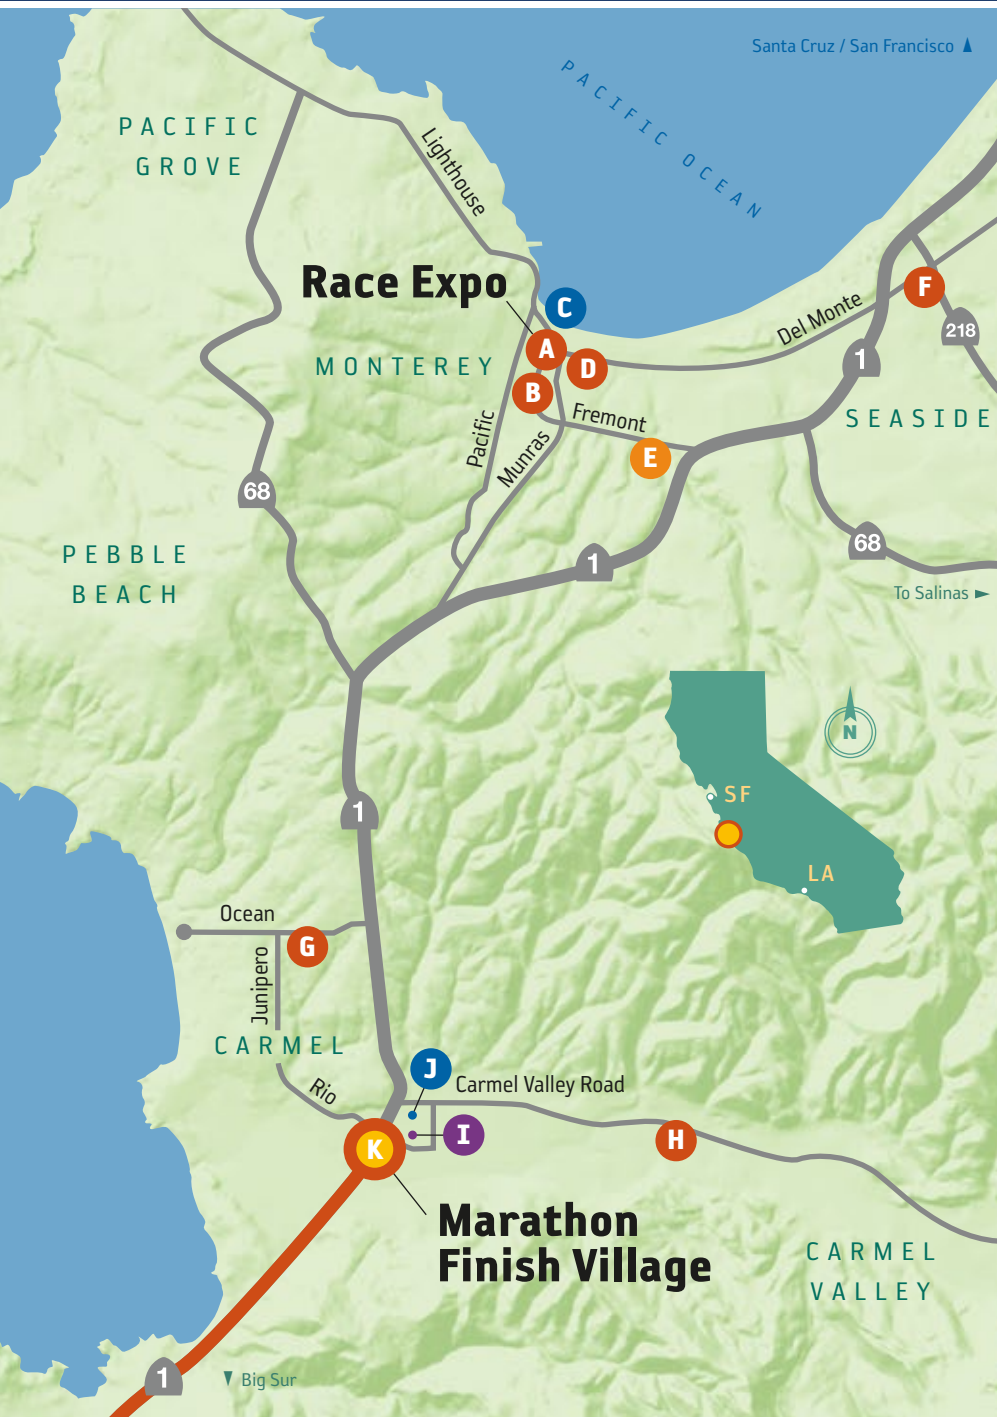

Bus Pick-up Locations

All entrants in the Marathon, Marathon Relay, 21-Miler, and 11-Miler are required to take a bus to their start or relay exchange area. Highway 1 is closed to private vehicles and there is no parking at any start and no runner drop off. Free bus tickets must be picked up at the Expo. Bus assignments are made based on where you are staying before the race. Buses will return entrants from the Marathon Finish Village to their morning pick-up location after the race.

PICK-UP TIMES

Marathon

B 4:00 – 4:15 a.m.

D 3:30 – 4:15 a.m.

F 4:00 – 4:15 a.m.

G 3:45 – 4:15 a.m.

H 3:30 – 4:00 a.m.

21-Miler

I 4:15 – 4:30 a.m.

B 4:30 – 4:45 a.m.

11-Miler

C 5:45 – 6:00 a.m.

J 5:45 – 6:00 a.m.

Relay

E LEG 1 / 3:45 – 4:00 a.m.

E LEG 2 / 4:30 – 4:45 a.m.

E LEG 3 / 4:45 – 5:00 a.m.

E LEG 4 / 5:45 – 6:00 a.m.

5K | 12K

K Drive to the start of the event – Highway 1 at Rio Road, Carmel. Parking at The Crossroads Carmel and other area shopping centers.

Participants staying in Big Sur must ride a shuttle to the Marathon start. These shuttles run a loop along Highway 1 in Big Sur between 4:45 and 6:00 a.m. Those running other events will take a second bus (running between 5:30 and 6:00 a.m.) from the Marathon drop-off area to the start of their event or Relay exchange area.

(Rev. 10-12-2017)

A Race Expo
Monterey Conference Center
Monterey
NO PICK-UP HERE

B Monterey Marriott
350 Calle Principal
Monterey
MARATHON + 21-MILER

C Fisherman's Wharf Parking Lot
Del Monte Ave. & Washington St.
Monterey
11-MILER

D Custom House Garages
Tyler & Franklin Streets
Monterey
MARATHON

E Monterey Peninsula College
980 Fremont Street
Monterey
RELAY

F Embassy Suites
1441 Canyon del Rey
Seaside
MARATHON

G Carmel Plaza
Ocean Avenue & Junipero
Carmel
MARATHON

H Carmel Middle School
4380 Carmel Valley Road
Carmel
MARATHON

I Barnyard Shopping Center
Clock Tower Place
Carmel
21-MILER

J Carmel Rancho Center
Carmel Rancho Blvd.
Carmel
11-MILER

K Marathon Finish Village
Highway 1 & Rio Roads
Carmel

Post-Race Shuttles
Free shuttles are provided between 10 a.m. and 2 p.m. to take runners from the Marathon Finish Village to their original pick-up location.