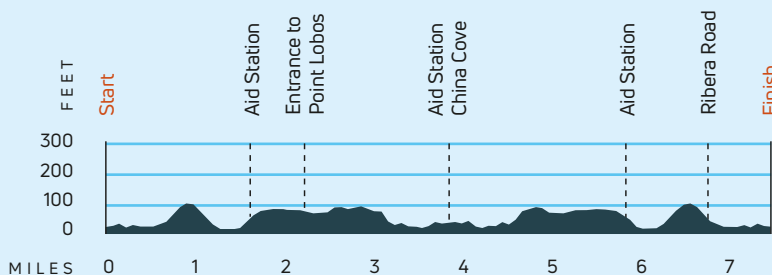

12K Profile