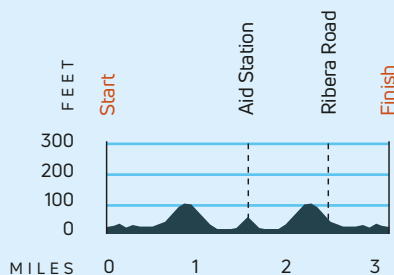

5K | 12K Course Map

— - 5K
— - 12K
● - Start / Finish
💧 - Aid Station
m - mile

START TIMES

Event	Start Time	Start Location
5K	7:35 a.m.	Rio Road + Highway 1
12K	7:35 a.m.	Rio Road + Highway 1

Both events start at the Marathon finish line.

AID STATIONS

There are three aid stations on the 12K course and one on the 5K course. Each station will feature **Nuun Endurance** first, then water. No fruit or **GU** energy gel are provided at these shorter-distance events. Please be considerate of runners and walkers behind you and the environment and drop your empty cups and other trash at the receptacles provided after each station. Please do not put your trash inside used water cups! There are portable toilets located at each aid station. Each station also features medical personnel with minor first aid supplies.

(Rev. 04-2023)

5K Profile