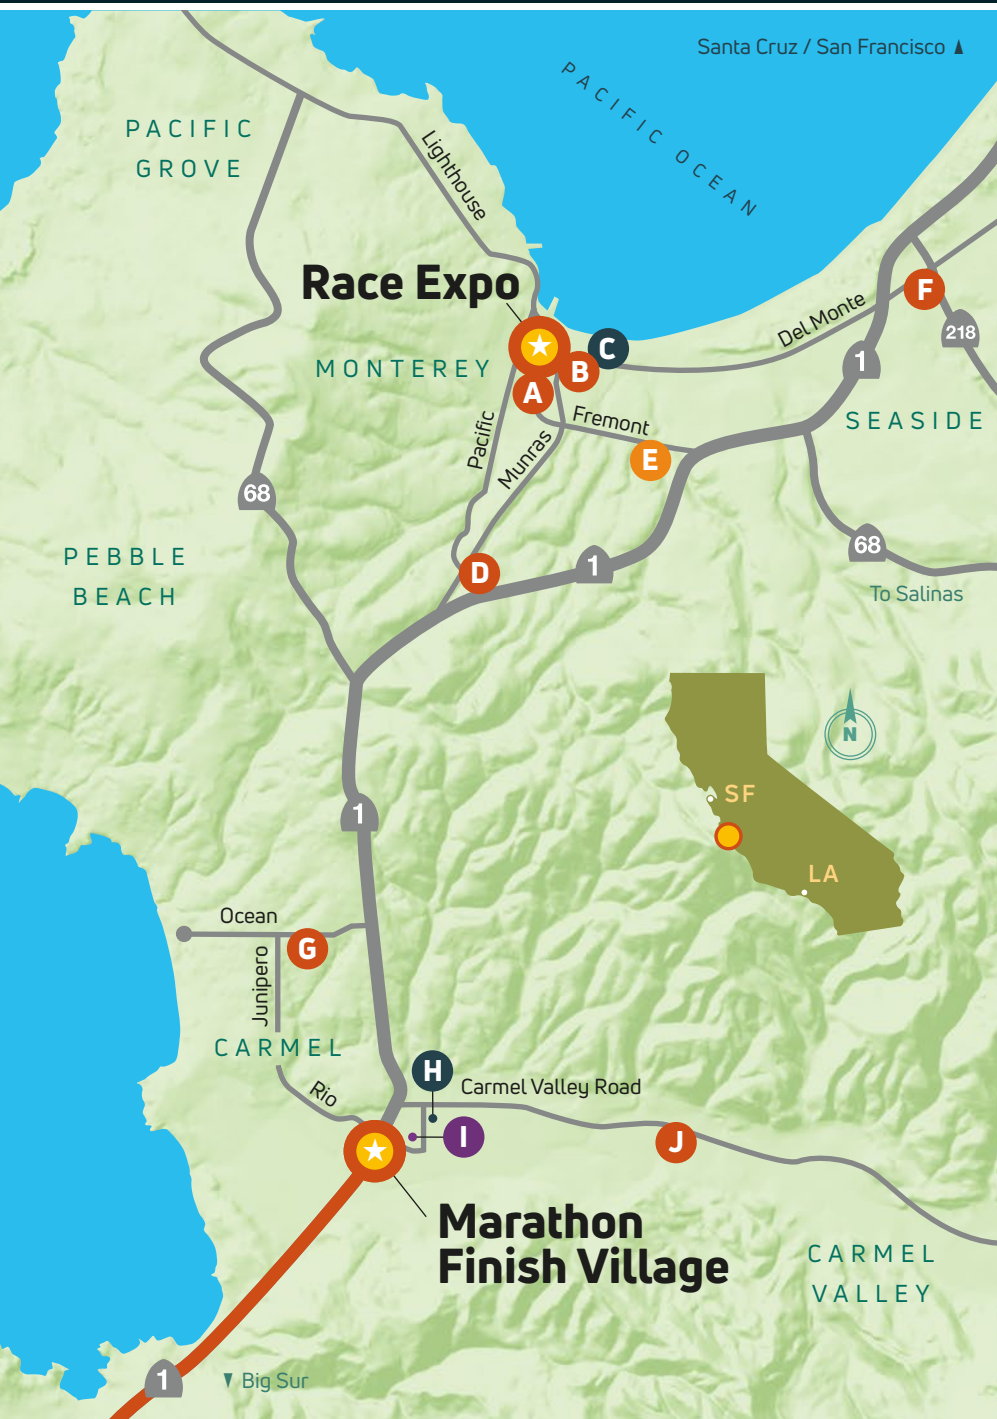

Bus Pick-up Locations

All entrants in the Marathon, Marathon Relay, 21-Miler, and 11-Miler are required to take a bus to their start or relay exchange area. Highway 1 is closed to private vehicles and there is no parking at any start and no runner drop off. Free bus tickets must be picked up at the Expo. Bus assignments are made based on where you are staying before the race. Buses will return entrants from the Marathon Finish Village to their morning pick-up location after the race.

Relay

E LEG 1 / 3:45 – 4:00 a.m.
E LEG 2 / 4:15 – 4:30 a.m.
E LEG 3 / 4:30 – 4:45 a.m.
E LEG 4 / 5:00 – 5:15 a.m.

5K | 12K

★ Drive to the start of the event – Highway 1 at Rio Road, Carmel. Parking at The Crossroads Carmel and other area shopping centers.

For participants staying in Big Sur, there are two pick-up locations north of the starting line, River Inn and Ripplewood Cabins and Campground; and two pick-up locations south of the starting line, Post Ranch Inn and Deetjen's. The single pick-up time at all Big Sur locations is 5:15 a.m. Note that those staying in Big Sur and running other race distances will take the same Big Sur shuttle bus to the Marathon start line then take a second bus at 6 a.m. to the start of their race. **Notice: Please do not leave valuables in plain view and be sure to lock your vehicle when parking.**