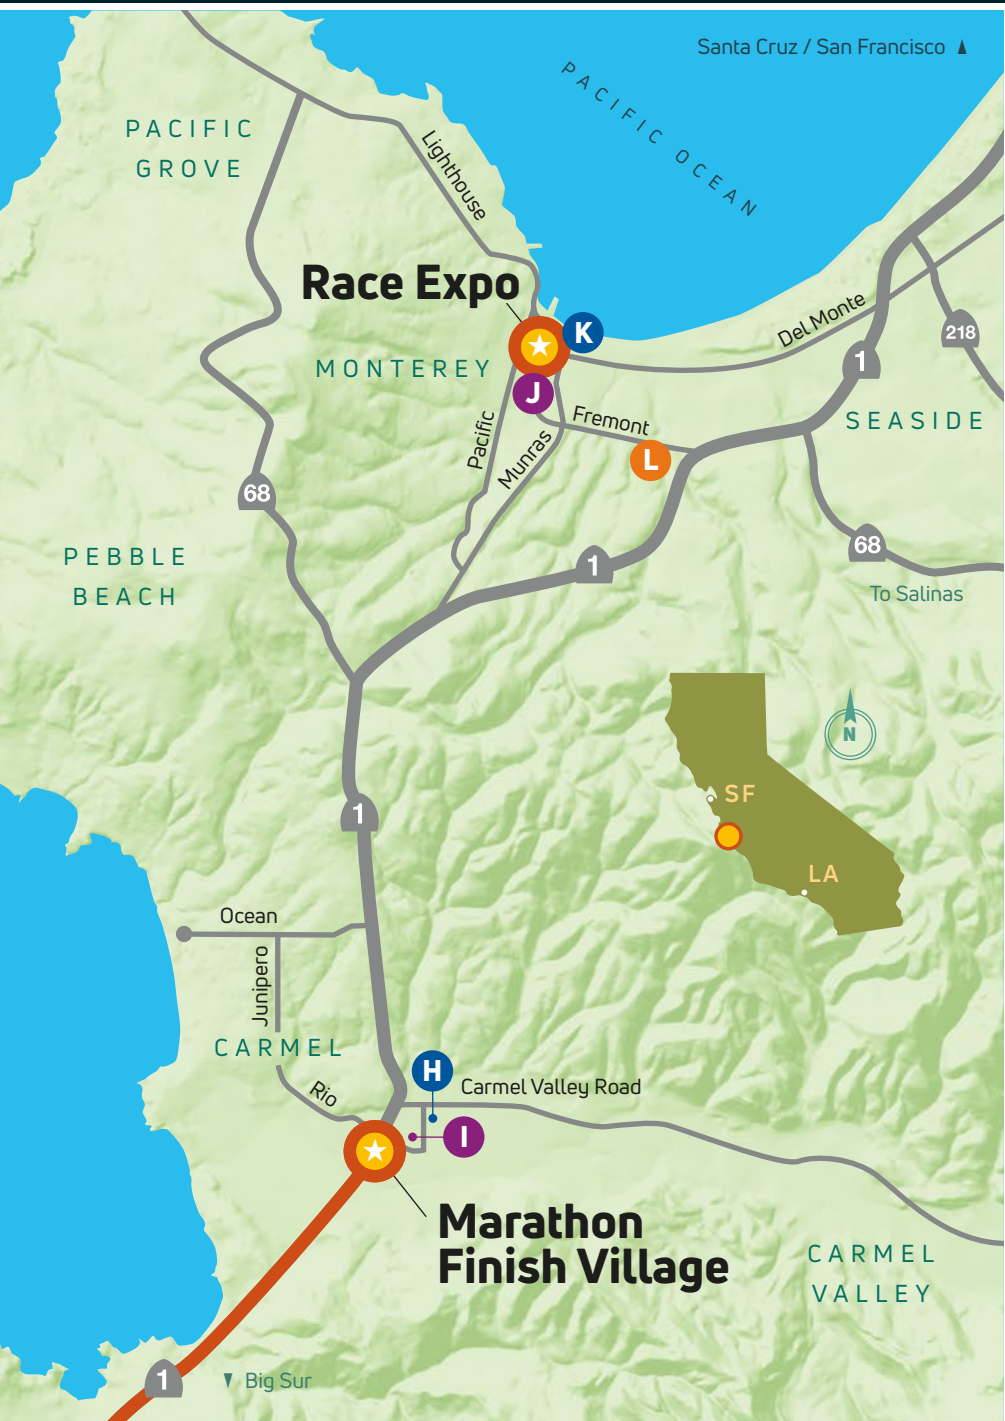

Bus Pick-up Locations – Relay, 21-Miler + 11-Miler

Locations

Race Expo

Monterey Conference Center
1 Portola Plaza, Monterey
NO DROP-OFF OR PICK-UP HERE

H Carmel Rancho Center

11-Miler
546 Carmel Rancho Blvd., Carmel
Located ~1/2 mile from the Marathon Finish Village.

I Barnyard Shopping Center

21-Miler
Clock Tower Lane &
Via Nona Marie, Carmel
Located ~1/4 mile from the Marathon Finish Village.

J Monterey Marriott

21-Miler
350 Calle Principal, Monterey
Ideal for those staying in downtown Monterey.

K Waterfront Parking Lot

11-Miler
245 Washington Street, Monterey
Ideal for those staying in downtown Monterey.

L Monterey Peninsula College

Relay
980 Fremont Street, Monterey
This is the ONLY pick-up location for all legs of the Marathon Relay.

Pick-up Times

Relay	21-Miler	11-Miler
L LEG 1: 3:45 – 4:00 a.m.	I 4:00 – 4:15 a.m.	
L LEG 2: 4:15 – 4:30 a.m.	J 4:15 – 4:30 a.m.	
L LEG 3: 4:30 – 4:45 a.m.		11-Miler
L LEG 4: 5:00 – 5:15 a.m.	H 5:30 – 5:45 a.m.	
	K 5:30 – 5:45 a.m.	