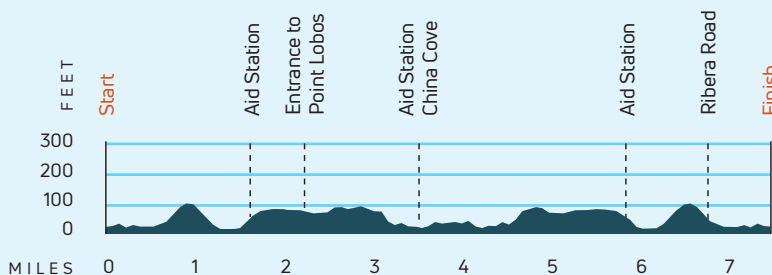

12K Profile