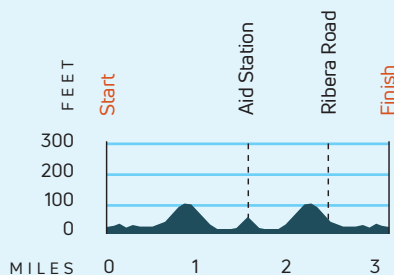

5K | 12K Course Map

— - 5K
— - 12K
● - Start / Finish
💧 - Aid Station
m - mile

START TIMES

Event	Start Time	Start Location
5K	7:05 a.m.	Rio Road + Highway 1
12K	7:05 a.m.	Rio Road + Highway 1

Both events start at the Marathon finish line.

AID STATIONS

There are three aid stations on the 12K course and one on the 5K course. Each station will feature **Nuun Endurance** first, then water. No fruit or **GU** energy gel are provided at these shorter-distance events. Please be considerate of runners and walkers behind you and the environment and drop your empty cups and other trash at the receptacles provided after each station. Please do not put your trash inside used water cups! There are portable toilets located at each aid station. Each station also features medical personnel with minor first aid supplies.

5K Profile