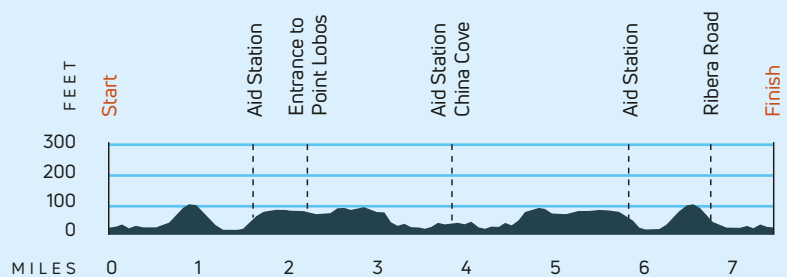

12K Profile