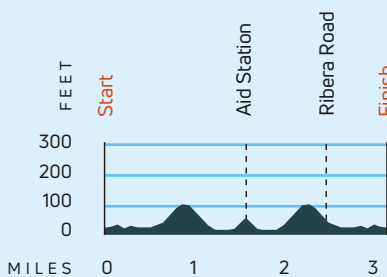

5K | 12K Course Map

— - 5K
— - 12K
● - Start / Finish
💧 - Aid Station
m - mile

START TIMES

Event	Start Time	Start Location
5K	7:35 a.m.	Rio Road + Highway 1
12K	7:35 a.m.	Rio Road + Highway 1

Both events start at the Marathon finish line.

AID STATIONS

There are three aid stations on the 12K course and one on the 5K course. Each station will feature **Precision Hydration PH 1000** first, then water. No fruit or energy gel are provided at these shorter distance events. Please be considerate of runners and walkers behind you and the environment and drop your empty cups and other trash at the receptacles provided after each station. Please do not put your trash inside used water cups! There are portable toilets located at each aid station. Each station also features medical personnel with minor first aid supplies.

Thank You to Our
Fuel & Hydration Sponsor

5K Profile